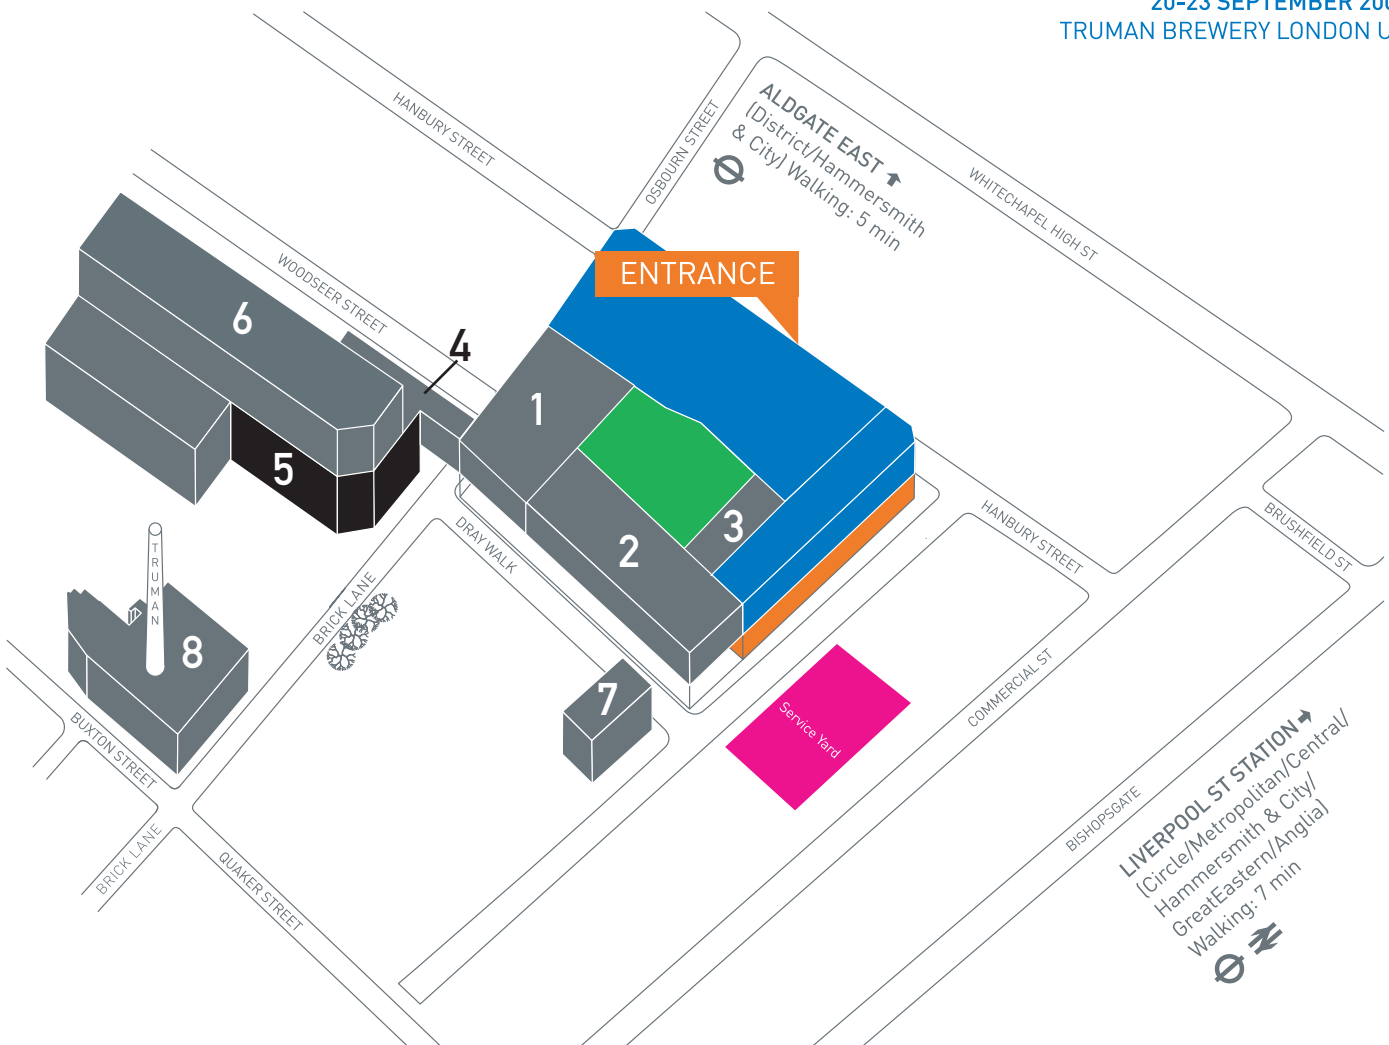

VENUE

TRUMAN BREWERY
BRICK LANE
LONDON E1

TENT LONDON

20-23 SEPTEMBER 2007
TRUMAN BREWERY LONDON UK

- CONTENT**
- CIRCA**
- TALENT ZONE**
- SUPERBRANDS**
- YOUR SPACE**
- URBANTINE**

YOUR SPACE BUILDINGS /

- 1 - RAREBREEDS, RETIRED WEAPONS (T2)
- 2 - SOURCE, YSD (T3)
- 3 - DESIGN CLUB (T4)
- 4 - THE BRIDGE
- 5 - SUPERBRANDS (ATLANTIS GALLERY)
- 6 - BRAVEART STANDARD LIFE (ATLANTIS 2ND)
- 7 - ID.LAB (DRAY WALK)
- 8 - IDOT (BOILER HOUSE)

OPENING TIMES

Thursday 20 September 10.00 - 20.00hrs
Friday 21 September 10.00 - 20.00hrs
Saturday 22 September 10.00 - 20.00hrs
Sunday 23 September 11.00 - 17.00hrs

HOW TO GET THERE

Tent London will take place from 20-23 September 2007, at the Truman Brewery, Brick Lane, London, E1.
Main Entrance on Hanbury Street.

RAIL & UNDERGROUND

Liverpool Street Station (Central, Metropolitan, Circle, Hammersmith & City lines and National Rail services). Walking: 5mins

Aldgate East Underground Station (District, Hammersmith & City lines) Walking: 5mins