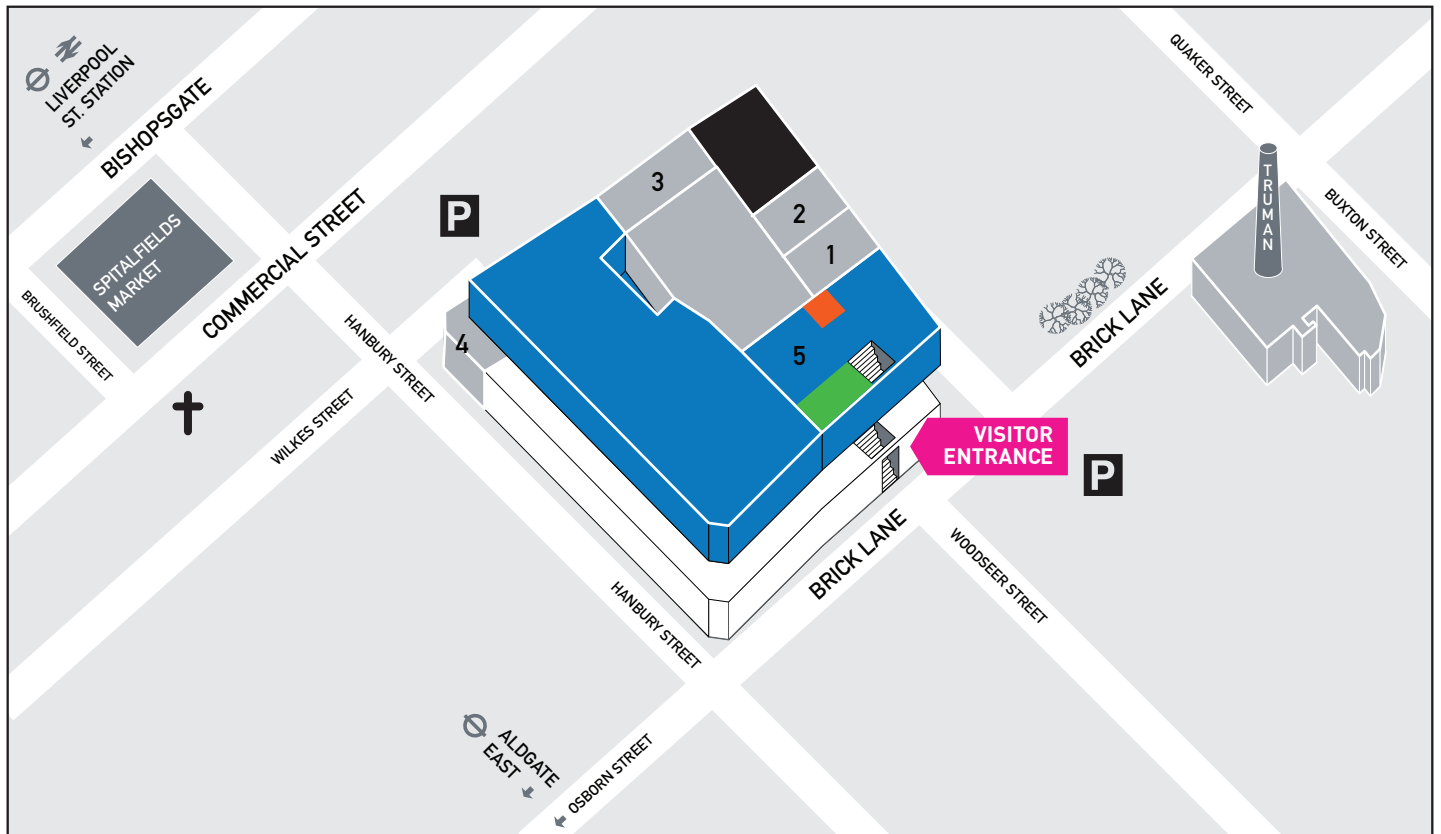

# VENUE

TRUMAN BREWERY  
BRICK LANE  
LONDON E1

## YOUR SPACE BUILDINGS /

- 1 - MADE IN BERGEN (T3 SML)
- 2 - PROCESS: THE MODERN WORKSHOP (T3)
- 3 - LONDON STYLE (T4)
- 4 - PORTUGAL BRANDS (SHOP 14)
- 5 - POLSKA FOLK (T2)

## WHEN & WHERE

Tent London will take place from 24-27 September 2009, at the Truman Brewery, Brick Lane, London, E1 6QL. Entrance on Brick Lane, opposite Woodseer Street.

## RAIL & UNDERGROUND

**Liverpool Street Station** (Central, Metropolitan, Circle, Hammersmith & City lines and National Rail services). Walking: 5mins

**Aldgate East Underground Station** (District, Hammersmith & City lines)  
Walking: 5mins